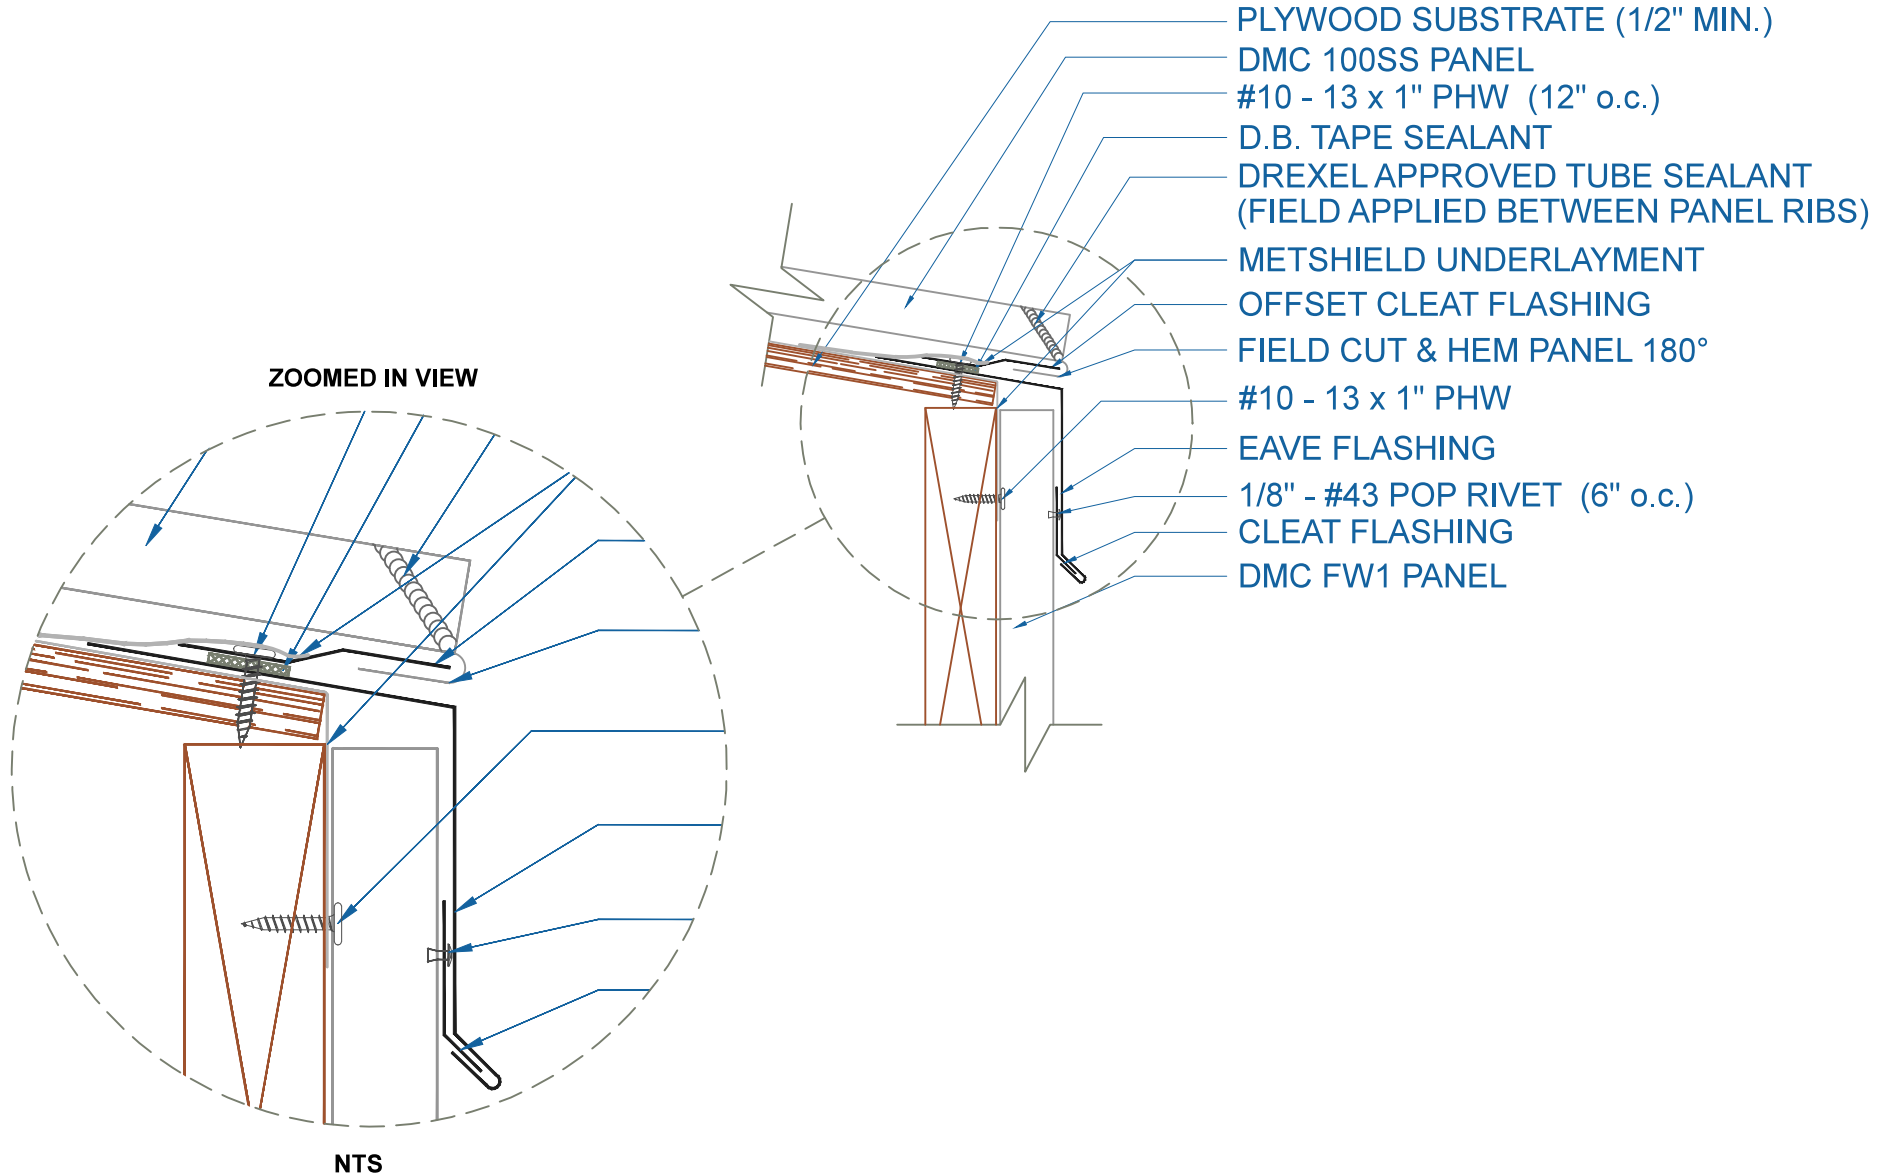

DMC 100SS - PLYWOOD

EAVE w/FLUSH PANEL

SCALE: 3" = 1'-0"