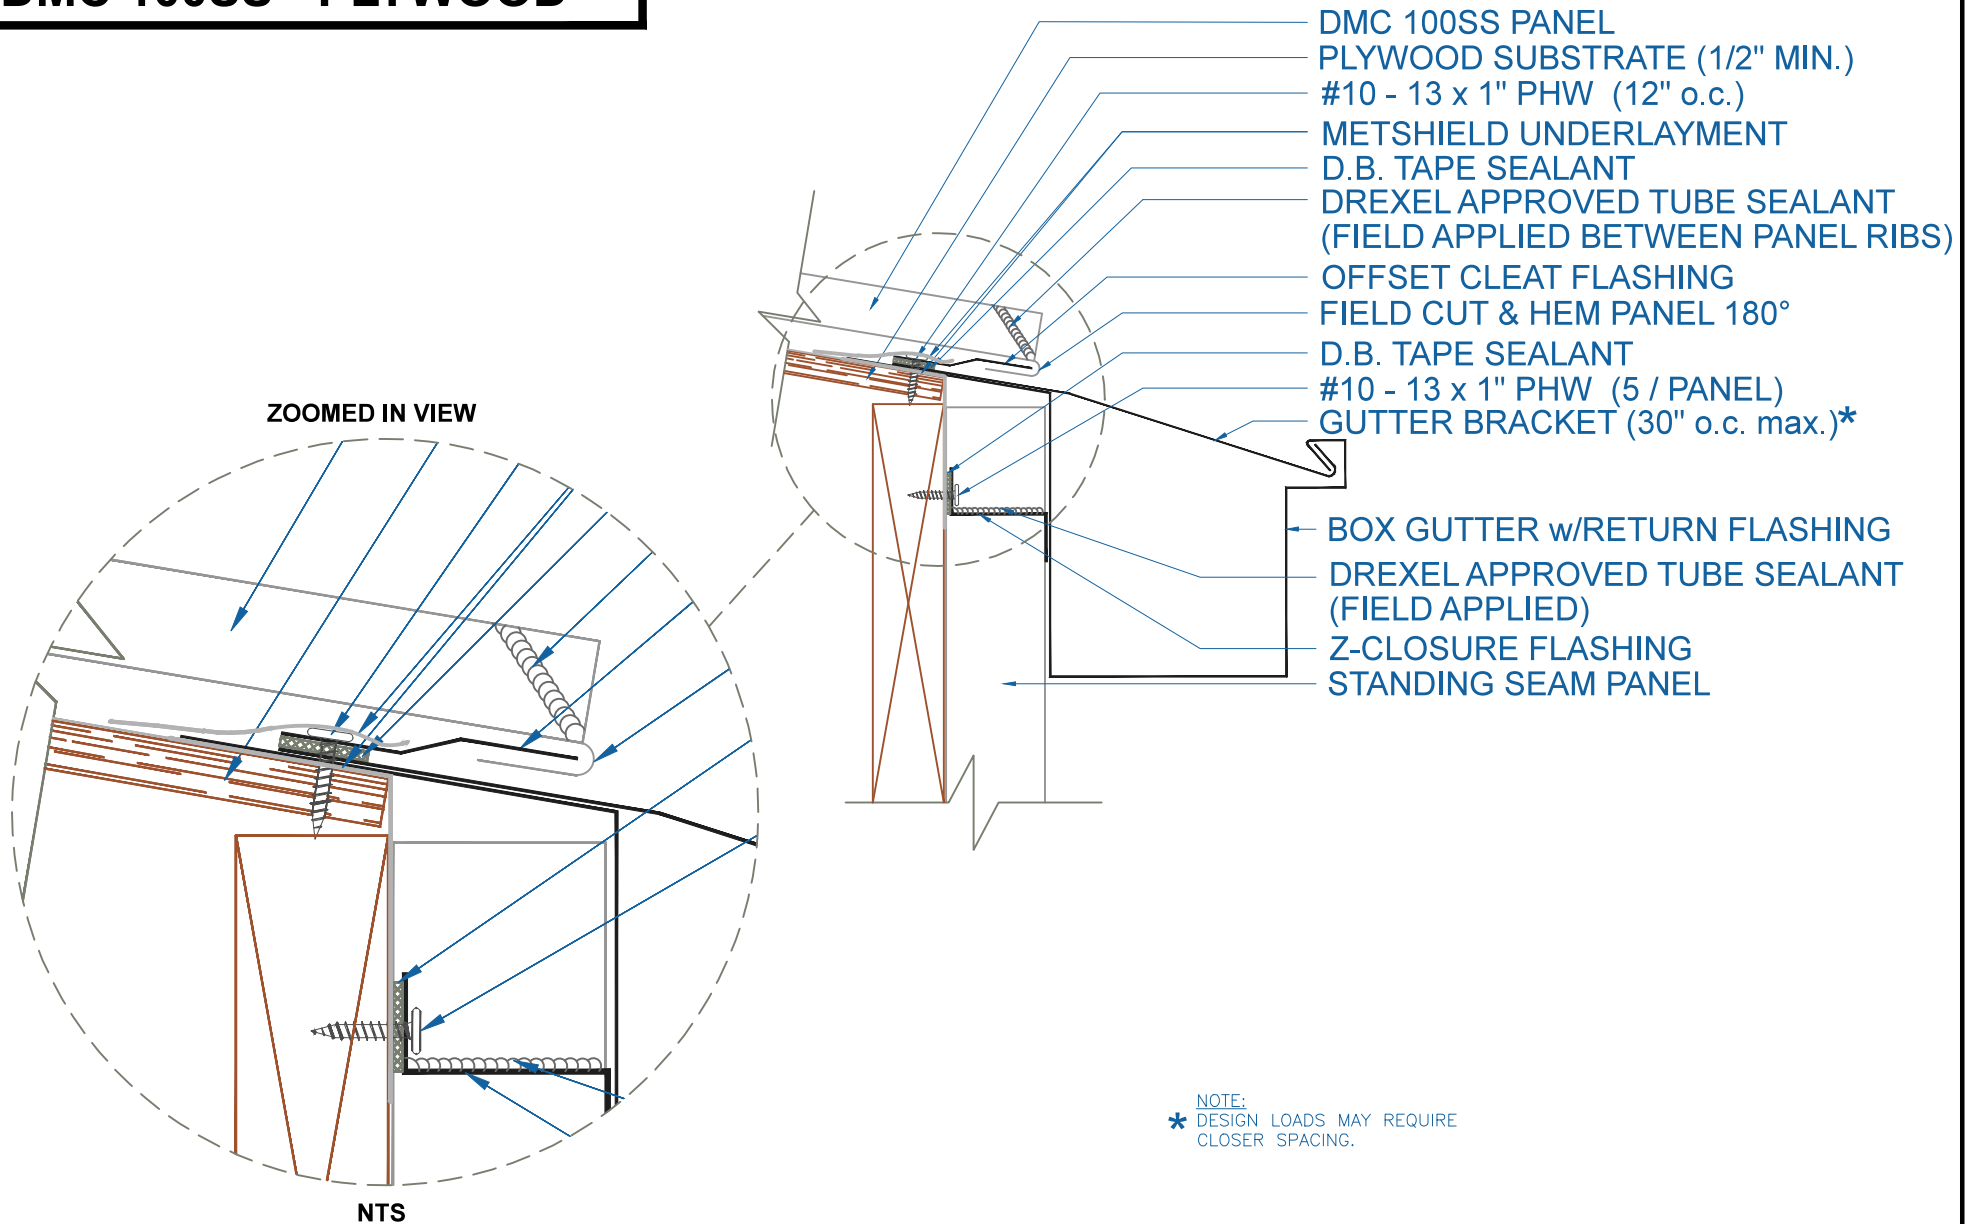

# DMC 100SS - PLYWOOD

## BOX GUTTER w/RETURN w/STANDING SEAM PANEL

SCALE: 3" = 1'-0"

EFFECTIVE DATE: 01-18-13  
SUBJECT TO CHANGE WITHOUT NOTICE